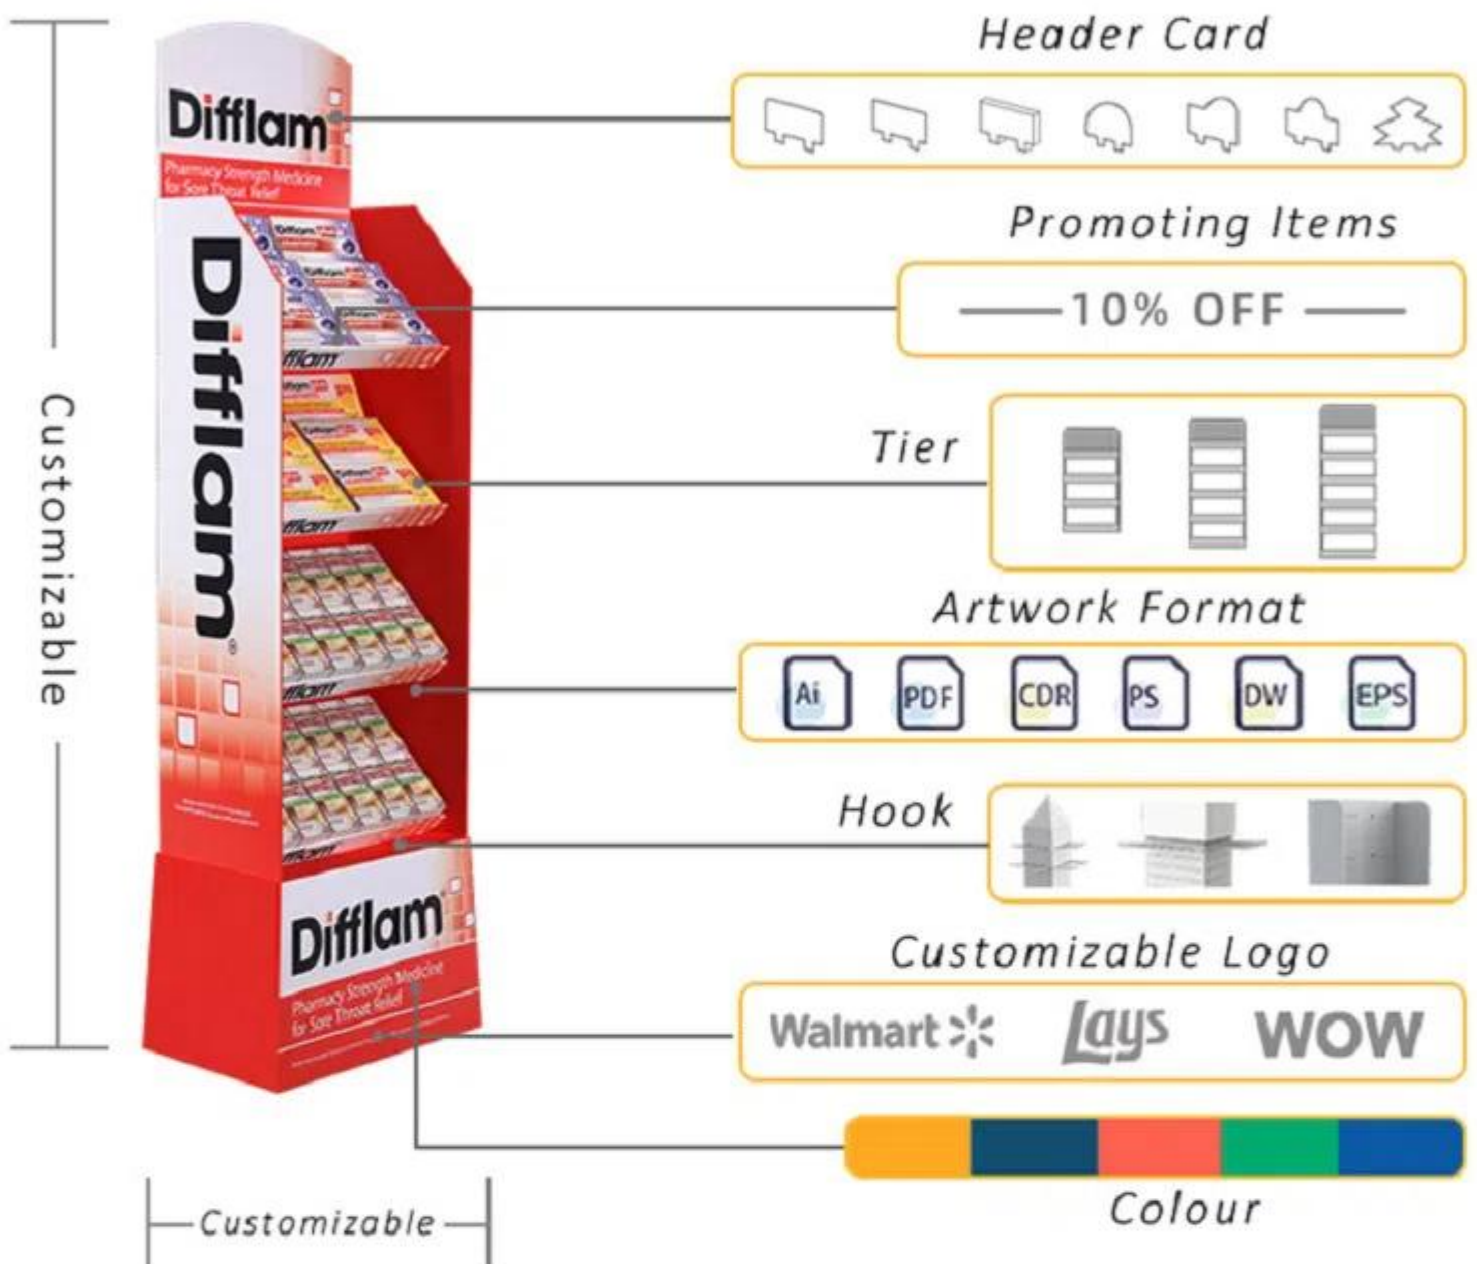

CUSTOM RETAIL DISPLAYS SOLUTION

Custom Design | OEM & ODM Production | Consultation | Cardboard

Snacks & Food

Candy

Cosmetic

Daily Necessities

Toys

Others